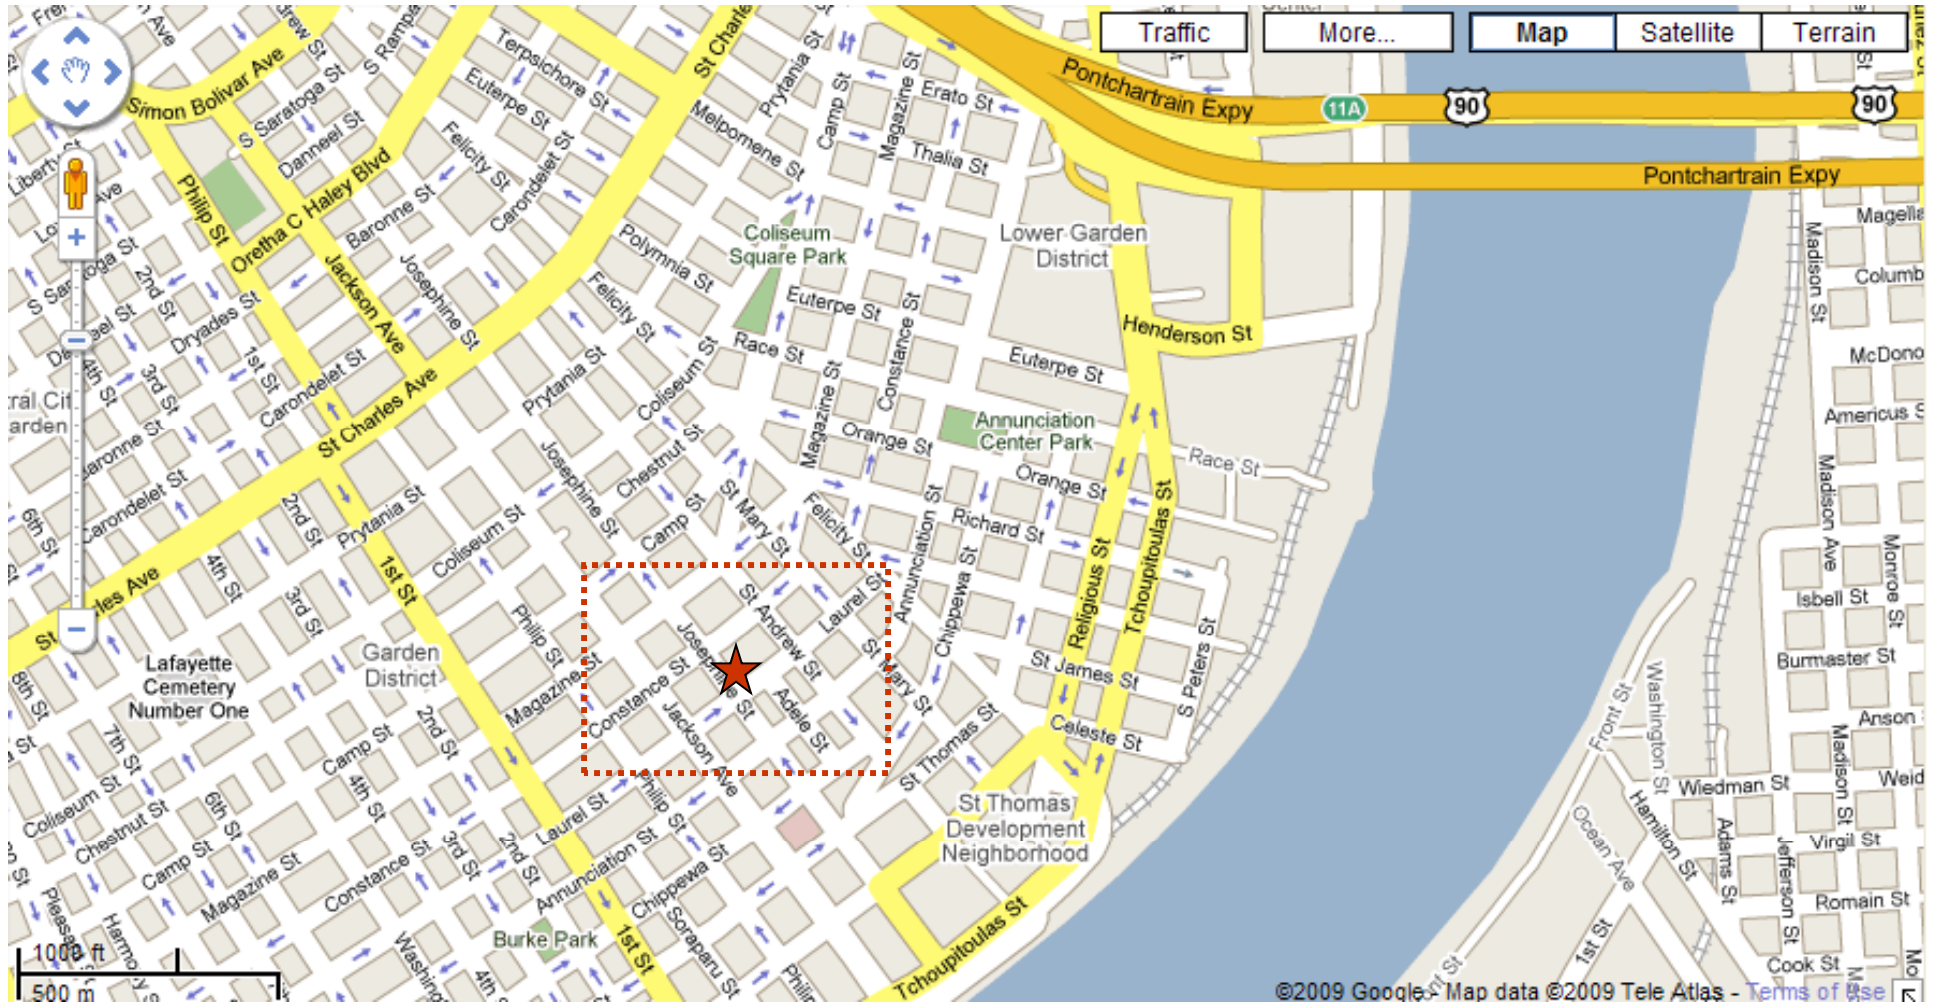

New Seelos Welcome Center

919 Josephine Street
New Orleans

New Seelos Welcome Center Location

Details on next page

919 Josephine St.

Our new facility is adjacent to the Shrine at 919 Josephine St. -- near the corner of Constance & Josephine, 1 block away (& across the courtyard) from our former site. From US-90, take the Tchoupitoulas exit to Josephine St. Or, from St. Charles Ave. take Jackson Ave. to Laurel, turn left & onto Josephine (Jackson Ave. is a photo-enforced speed limit school zone!)