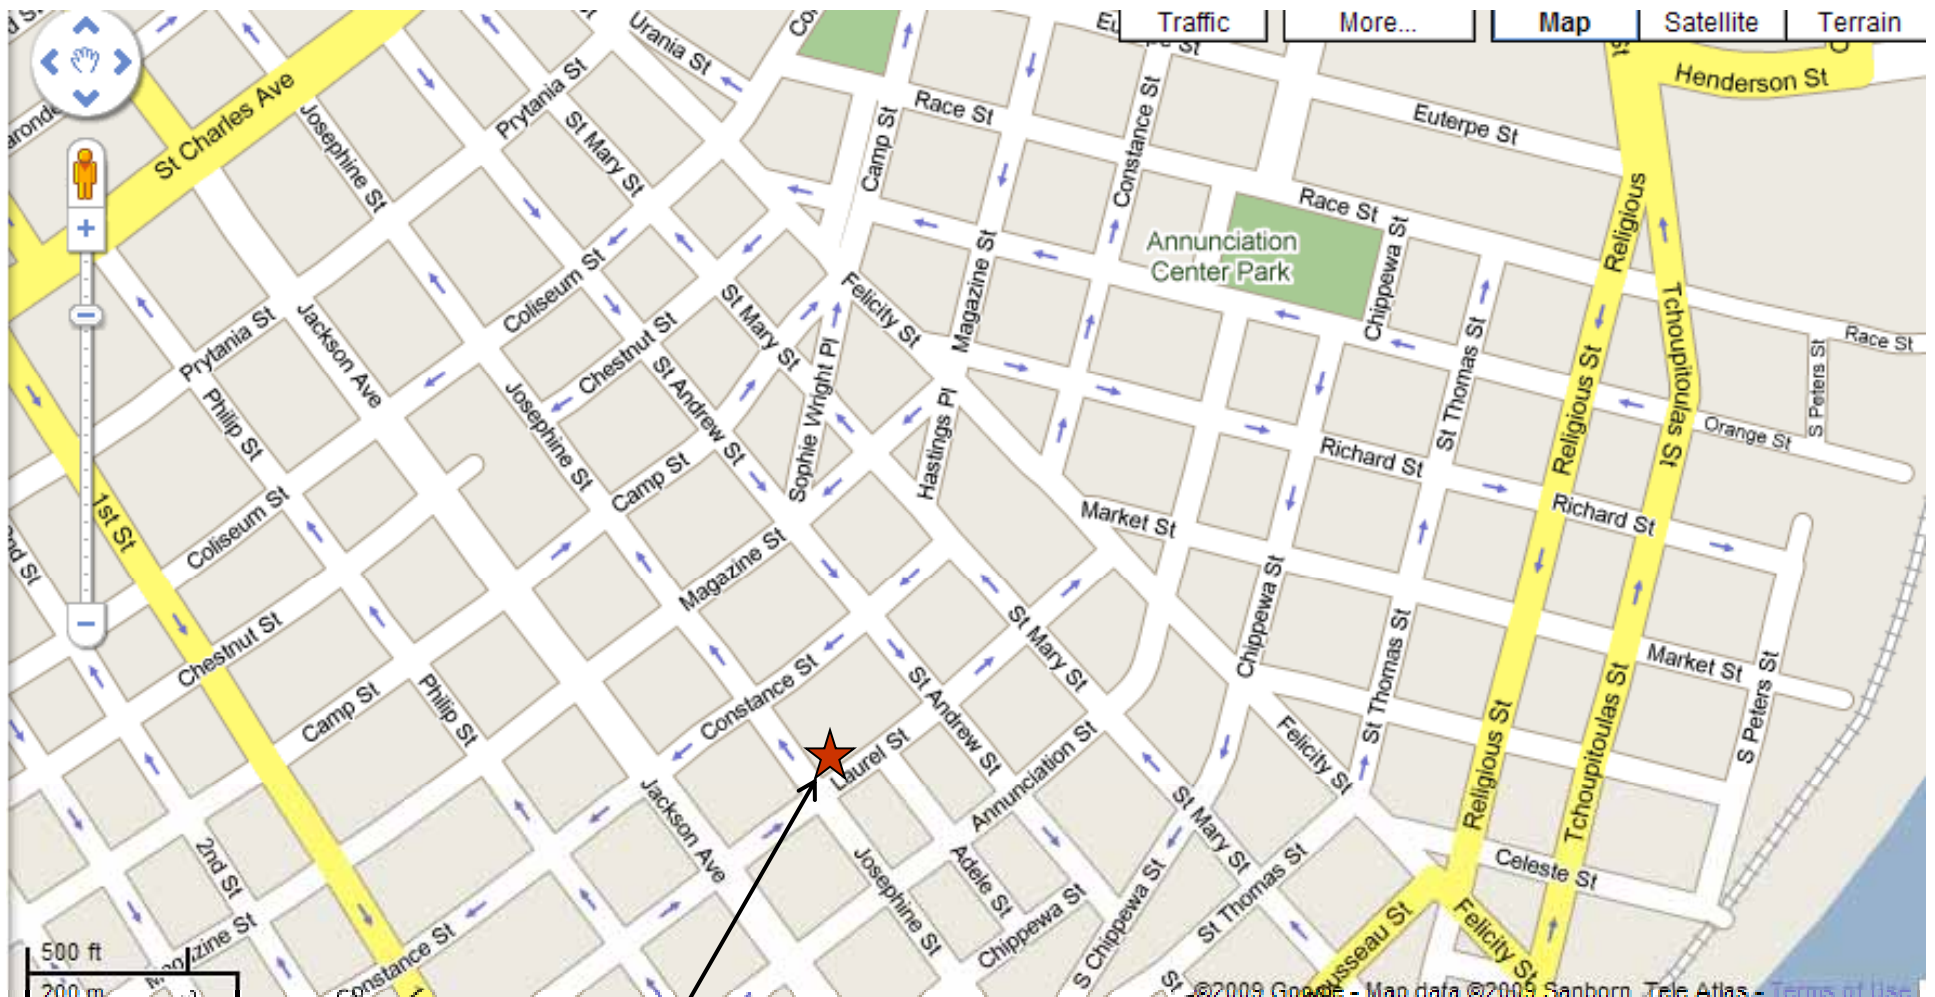

New Seelos Welcome Center

919 Josephine Street
New Orleans

New Seelos Welcome Center Location

Details on next page

919 Josephine St.

Our new facility is adjacent to the Shrine at 919 Josephine St. -- near the corner of Constance & Josephine, 1 block away (& across the courtyard) from our former site. From US-90, take the Tchoupitoulas exit to Josephine St. Or, from St. Charles Ave. take Jackson Ave. to Laurel, turn left & onto Josephine (Jackson Ave. is a photo-enforced speed limit school zone!)